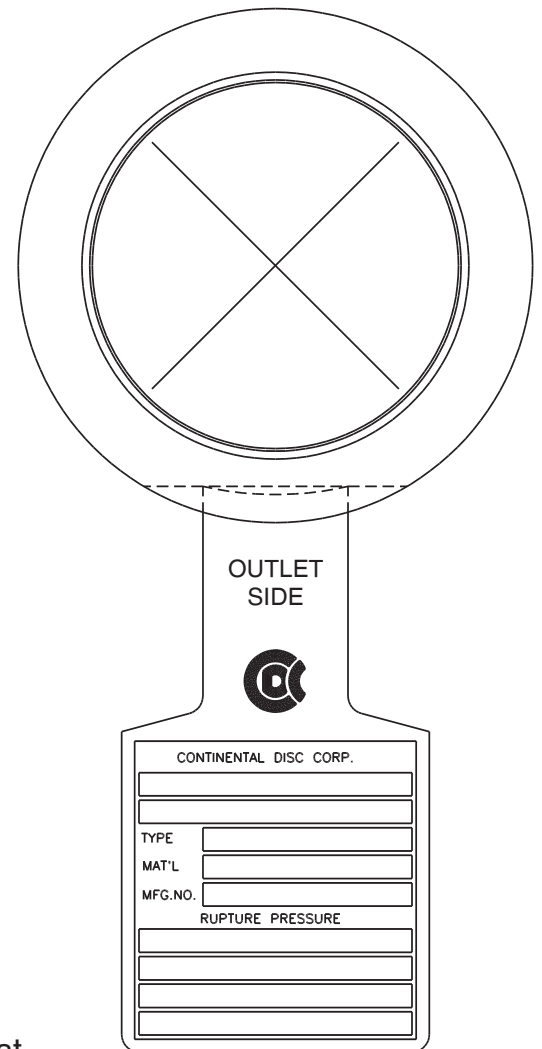

ICON Bursting Disc Features:

- Scored bursting disc of "one-piece" solid metal construction.
- Suitable for gas or liquid service.
- Withstands full vacuum without a vacuum support.
- Self-aligning outlet ring assures proper positioning of the bursting disc with the mating outlet flange.
- Designed to install between PN6, ANSI 150 or BS10 table D flanges.
- Designed for non-fragmentation.
- Permanently attached 316 Stainless Steel tag.
- Inlet and outlet Teflon® gaskets provide a leak tight seal in the system.

The ICON bursting disc is ideal for installation beneath pressure relief valves due to its non-fragmenting design. The ICON bursting disc is designed for installation on tanks meeting the requirements of ADR, US DOT, DOT Blue Book, IMCO, ISO, and RID.

ICON bursting discs are available in 65 mm or 80 mm sizes and standard burst pressures of 3,67, 4,10, or 4,84 barg at 20°C (53.2, 59.5, or 70.2 psig at 68°F). Each is supplied with a permanently attached 316 Stainless Steel identification tag which is steel stamped with the bursting pressure at coincident temperature, materials of construction, and any customer specified data. This tag provides a visual reference for proper installation orientation.

* Teflon is a registered trademark of E.I. DuPont de Nemours and Company used under license.