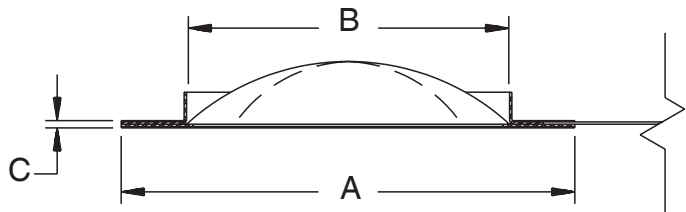

ICON BURSTING DISC SPECIFICATIONS

- Burst tolerance: $\pm 5\%$

Standard materials of construction:

Outlet ring:	316 Stainless Steel
Bursting disc:	Nickel
Liner:	Teflon
Inlet ring:	316 Stainless Steel
Inlet/Outlet Gaskets:	TFE Teflon

- Standard burst pressures at 20°C (68°F):
  - 3,67 barg (53.2 psig)
  - 4,10 barg (59.5 psig)
  - 4,84 barg (70.2 psig)
- Nominal dimensions (mm/in.):

SIZE	A	B	C
65mm 2½ in.	90	65	1,5
	3.54	2.56	.060
80 mm 3 in.	120	80	1,5
	4.72	3.15	.060

- Other burst pressures available. Consult the factory.

CORPORATE HEADQUARTERS

Continental Disc Corporation
3160 W. Heartland Drive
Liberty, MO 64068-3385 USA

Phone: (816) 792-1500
FAX: (816) 792-2277 / 5447
E-mail: pressure@contdisc.com
Website: www.contdisc.com

THE NETHERLANDS

Continental Disc Corporation
Energieweg 20
2382 NJ Zoeterwoude-Rijndijk
The Netherlands
Phone: +(31) 71-5412221
FAX: +(31) 71-5414361
E-mail: cdcnl@contdisc.com

GERMANY

Continental Disc Deutschland GmbH
Virmondstrasse 151
47877 Willich
Germany
Phone: +(49) 2156-490802
FAX: +(49) 2156-492547
E-mail: cdd@contdisc.com

UNITED KINGDOM

Continental Disc UK Ltd.
Unit C, The Business Centre
Faringdon Avenue,
Harold Hill, Romford
Essex RM3 8EN
United Kingdom
Phone: +(44) 1708-386444
FAX: +(44) 1708-386486
E-mail: cdukl@contdisc.com

CHINA

Continental Disc Corporation
2026 The Executive Center
20/F The Center
989 Changle Rd.
Shanghai, 200031
P.R. China
Phone: +(86) 21-5117-5848
Fax: +(86) 21-5117-5849
Mobile: +(86) 137-8897-2291
E-mail: jyang@contdisc.com

DUBAI

Continental Disc Corporation
P.O. Box 2234
Dubai, U.A.E.
Phone: +(971) 43214490
FAX: +(971) 43438840
Mobile: +(971) 508129525
E-mail: kannan@contdisc.com